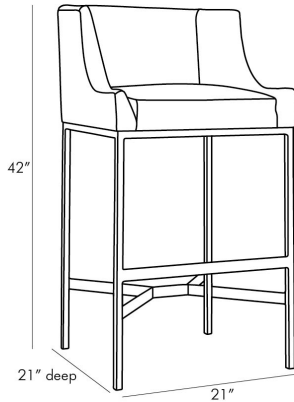

ARTERIOS

DALIA BAR STOOL

4837

H: 42 IN, W: 21 IN, D: 21 IN

Morel Leather

Contract Suitable As Is

Take a seat in sophisticated style with the Dalia. Covered in a soft-to-the-touch morel leather this stool features a squared back profile with slightly curved arms that gracefully flow into an antique brass linear base. Its shortened arm height allows it to easily slide under counters. Its versatile aesthetic complements both traditional and modern decor making it an optimal seating option for various settings. Finish and

APPEARANCE

Material	Iron, Leather
Finish	Antique Brass, Morel
Finish Will Vary	true
Top Coat/Sealant	false

DIMENSIONS

Foot Print	W: 21 IN, D: 21 IN
Seat	W: 16 IN, D: 18 IN
Seat Height	32 IN
Seat	W: 16 IN, D: 18 IN

SHIPPING

Shipping Requirements	TruckShip
Product Weight	35 LBS
Gross Weight 1	49 LBS
Shipping Box 1	H: 25 IN, L: 27 IN, W: 41 IN

ADDITIONAL INFO

Fabric Composition	100% Leather
Fabric Double Rub Count	N/A
Fabric Compliancy	NFPA-260, TB117-2013